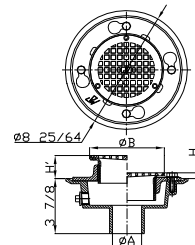

Cast Iron Body Procelain Enameled Sink Grate

	Item #	Description	Pcs/Ctn	List Price		Item #	Description	Pcs/Ctn	List Price
	SG900-A	Full Top	8	$ 25.00		SG900-2B	Split Full Top	8	$ 30.00
	Item #	Description	Pcs/Ctn	List Price		Item #	Description	Pcs/Ctn	List Price
	SG912-C	Half Top	8	$ 25.00		SG912-2D	Split Half Top	8	$ 30.00
	Item #	Description	Pcs/Ctn	List Price		Item #	Description	Pcs/Ctn	List Price
	SG934-E	3/4 Top	8	$ 25.00		SG934-2F	Split 3/4 Top	8	$ 30.00

	Item #	Description	Pcs/Ctn	List Price		Item #	Description	Pcs/Ctn	List Price
	SG912-R	3/4 Top	8	$ 36.00		SG900-R	Split 3/4 Top	8	$ 36.00
	Item #	Description	Pcs/Ctn	List Price					
	SG934-R	3/4 Top	8	$ 36.00					

Epoxy Coated C.I. Floor Drain Reversible Head Mount

Item #	Description	N.H. Size	Weight	List Price
SFD5-2T	5" Head with 1/2 Trap Primer with Adj. Nickle Bronze Head	2"	11 lbs	$ 65.00
SFD5-3T	5" Head with 1/2 Trap Primer with Adj. Nickle Bronze Head	3"	11 lbs	$ 65.00