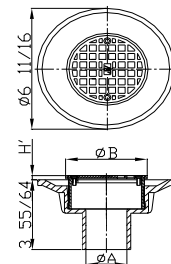

Epoxy Coated C.I. Floor Drain Reversible Head Mount

Item #	Description	N.H. Size	Weight	List Price
SFD5-2T	5" Head with 1/2 Trap Primer with Adj. Nickle Bronze Head	2"	11 lbs	\$ 65.00
SFD5-3T	5" Head with 1/2 Trap Primer with Adj. Nickle Bronze Head	3"	11 lbs	\$ 65.00

Epoxy Coated C.I. Floor Drain

Item #	Description	N.H. Size	Weight	List Price
SFD4-2	4" Head with Adj. Nickle Bronze Head	2"	4 lbs	\$ 52.00
SFD4-3	4" Head with Adj. Nickle Bronze Head	3"	5 lbs	\$ 52.00
SFD4-4	4" Head with Adj. Nickle Bronze Head	4"	6 lbs	\$ 52.00