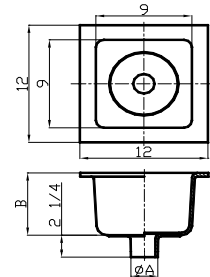

Copperfit Industries Inc.

1280 E. 9th St. Pomona, CA 91766
 Tel: (909) 622-6100 (866) 200-1888
 Fax: (909) 622-5566 Cell: (626) 606-3399
WWW.COPPERFIT.COM

FLOOR SINK AND GRATE

Item #	Description	N.H. Size	Weight	List Price
S906-2	12" Square Floor Sink Seepage 6" Deep	2"	27 lbs	\$ 65.00
S906-3	12" Square Floor Sink Seepage 6" Deep	3"	27 lbs	\$ 65.00
S906-4	12" Square Floor Sink Seepage 6" Deep	4"	27 lbs	\$ 65.00

Item #	Description	N.H. Size	Weight	List Price
S906-2S	12" Square Sink Seepage 6" Deep	2"	30 lbs	\$ 106.80
S906-3S	12" Square Sink Seepage 6" Deep	3"	30 lbs	\$ 106.80

Item #	Description	N.H. Size	Weight	List Price
SRD-2R	12" Round Floor Sink 6" Deep	2"	30 lbs	\$ 100.00
SRD-3R	12" Round Floor Sink 6" Deep	3"	30 lbs	\$ 100.00
SRD-4R	12" Round Floor Sink 6" Deep	4"	30 lbs	\$ 100.00