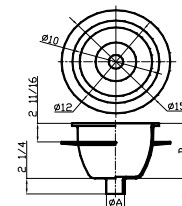

Copperfit Industries Inc.

1280 E. 9th St. Pomona, CA 91766
 Tel: (909) 622-6100 (866) 200-1888
 Fax: (909) 622-5566 Cell: (626) 606-3399
WWW.COPPERFIT.COM

FLOOR SINK AND GRATE

Item #	Description	N.H. Size	Weight	List Price
S906-2	12" Square Floor Sink Seepage 6" Deep	2"	27 lbs	\$ 65.00
S906-3	12" Square Floor Sink Seepage 6" Deep	3"	27 lbs	\$ 65.00
S906-4	12" Square Floor Sink Seepage 6" Deep	4"	27 lbs	\$ 65.00

Item #	Description	N.H. Size	Weight	List Price
S906-2S	12" Square Sink Seepage 6" Deep	2"	30 lbs	\$ 106.80
S906-3S	12" Square Sink Seepage 6" Deep	3"	30 lbs	\$ 106.80

Item #	Description	N.H. Size	Weight	List Price
SRD-2R	12" Round Floor Sink 6" Deep	2"	30 lbs	\$ 100.00
SRD-3R	12" Round Floor Sink 6" Deep	3"	30 lbs	\$ 100.00
SRD-4R	12" Round Floor Sink 6" Deep	4"	30 lbs	\$ 100.00

SRD-2R	8" Round Floor Sink 6" Deep	2"	30 lbs	\$ 86.00
--------	--------------------------------	----	--------	----------

Item #	Description	N.H. Size	Weight	List Price
S906-2RS	12" Square Floor sink Seepage 6" Deep	2"	30 lbs	\$ 116.80
S906-3RS	12" Square Sink Seepage 6" Deep	3"	30 lbs	\$ 116.80