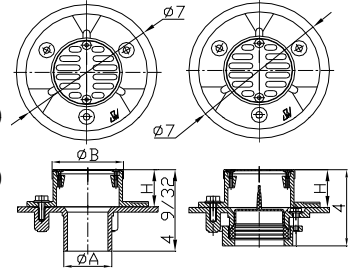

Epoxy Coated C.I. Shower Drain Stainless Steel Strainer

Item #	Description	N.H. Size	Weight	List Price
SSD-2	Shower Drain	2"	4 lbs	$ 30.00
SSD-2I	Shower Drain Instant Set	2"	4 lbs	$ 35.00