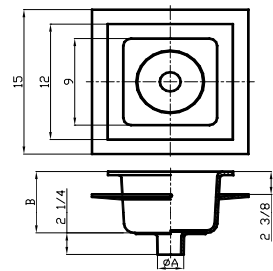

Copperfit Industries Inc.

1280 E. 9th St. Pomona, CA 91766
 Tel: (909) 622-6100 (866) 200-1888
 Fax: (909) 622-5566 Cell: (626) 606-3399
WWW.COPPERFIT.COM

FLOOR SINK AND GRATE

Item #	Description	N.H. Size	Weight	List Price
S906-2	12" Square Floor Sink Seepage 6" Deep	2"	27 lbs	\$ 65.00
S906-3	12" Square Floor Sink Seepage 6" Deep	3"	27 lbs	\$ 65.00
S906-4	12" Square Floor Sink Seepage 6" Deep	4"	27 lbs	\$ 65.00

Item #	Description	N.H. Size	Weight	List Price
S906-2S	12" Square Sink Seepage 6" Deep	2"	30 lbs	\$ 106.80
S906-3S	12" Square Sink Seepage 6" Deep	3"	30 lbs	\$ 106.80

Item #	Description	N.H. Size	Weight	List Price
SRD-2R	12" Round Floor Sink 6" Deep	2"	30 lbs	\$ 100.00
SRD-3R	12" Round Floor Sink 6" Deep	3"	30 lbs	\$ 100.00
SRD-4R	12" Round Floor Sink 6" Deep	4"	30 lbs	\$ 100.00