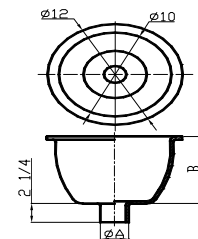

Copperfit Industries Inc.

1280 E. 9th St. Pomona, CA 91766
 Tel: (909) 622-6100 (866) 200-1888
 Fax: (909) 622-5566 Cell: (626) 606-3399
WWW.COPPERFIT.COM

FLOOR SINK AND GRATE

Item #	Description	N.H. Size	Weight	List Price
S906-2	12" Square Floor Sink Seepage 6" Deep	2"	27 lbs	\$ 65.00
S906-3	12" Square Floor Sink Seepage 6" Deep	3"	27 lbs	\$ 65.00
S906-4	12" Square Floor Sink Seepage 6" Deep	4"	27 lbs	\$ 65.00

Item #	Description	N.H. Size	Weight	List Price
S906-2S	12" Square Sink Seepage 6" Deep	2"	30 lbs	\$ 106.80
S906-3S	12" Square Sink Seepage 6" Deep	3"	30 lbs	\$ 106.80

Item #	Description	N.H. Size	Weight	List Price
SRD-2R	12" Round Floor Sink 6" Deep	2"	30 lbs	\$ 100.00
SRD-3R	12" Round Floor Sink 6" Deep	3"	30 lbs	\$ 100.00
SRD-4R	12" Round Floor Sink 6" Deep	4"	30 lbs	\$ 100.00