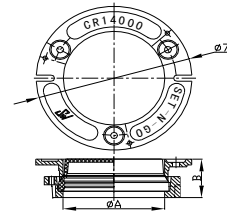

Epoxy Coated C.I. Closet Ring Instant Set

Item #	Description	N.H. Size	Weight	List Price
68020	4 x 2" Closet Ring with Test Cap	2"	4 lbs	$ 11.00
68023	4 x 4" Closet Ring with Test Cap	4"	5 lbs	$ 11.00
68015	4 x 2" Offset Closet Ring with Test Cap	2"	5 lbs	$ 11.00