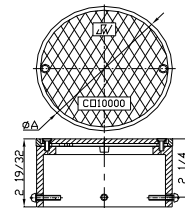

Epoxy Coated Cast Iron Floor Clean Out Top

Item #	Description	N.H. Size	Weight	List Price
SCO-3	NH Clean Out with Nickle Bronze Top	2"	9 lbs	$ 46.00
SCO-4	NH Clean Out with Nickle Bronze Top	3"	12 lbs	$ 46.00