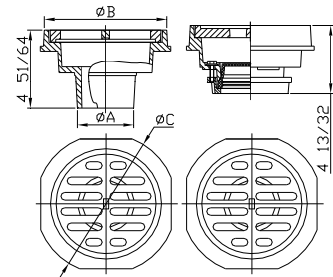

Epoxy Coated C.I. Shower Drain Stainless Steel Strainer

Item #	Description	N.H. Size	Weight	List Price
SSD-2	Shower Drain	2"	4 lbs	\$ 30.00
SSD-2I	Shower Drain Instant Set	2"	4 lbs	\$ 35.00

ABS Shower Drain with Stainless Steel Strainer

Item #	Description	N.H. Size	Weight	List Price
SSD-2A	Shower Drain 2" ABS Pipe Drain	2"	2 lbs.	\$ 17.00

Epoxy Coated Cast Iron Cesspool Drain (Area Drain)

Item #	Description	N.H. Size	Weight	List Price
SCD-2	Cesspool drain 6-1/2" Top	2"	9 lbs	\$ 35.15
SCD-3	Cesspool drain 7-1/2" Top	3"	12 lbs	\$ 35.15
SCD-3I	Cesspool drain Instant Set	3"	13 lbs	\$ 38.15