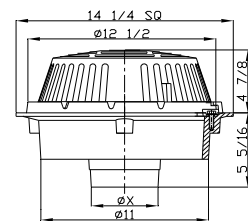

Epoxy Coated C.I. Roof Drain Assembly 15" Dome

Item #	Description	N.H. Size	Weight	List Price
SRD-3A	Roof Drain	3"	26 lbs	$ 113.50
SRD-4A	Roof Drain	4"	26 lbs	$ 113.50