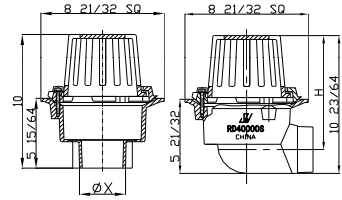

ROOF DRAIN

Epoxy Coated C.I. Roof Drain 6-1/2" Dome

Item #	Description	N.H. Size	Weight	List Price
SRD-2	Roof Drain	2"	15 lbs	$ 55.00
SRD-3	Roof Drain	3"	16 lbs	$ 55.00
SRD-4	Roof Drain	4"	17 lbs	$ 55.00
Item #	Description	N.H. Size	Weight	List Price
SRD-2S	Side outlet Roof Drain	2"	16 lbs	$ 61.00
SRD-3S	Side outlet Roof Drain	3"	17 lbs	$ 61.00
SRD-4S	Side outlet Roof Drain	4"	18 lbs	$ 61.00
SRD-D	Roof Drain Dome w/Locking Ring	6 lbs.		$ 30.00