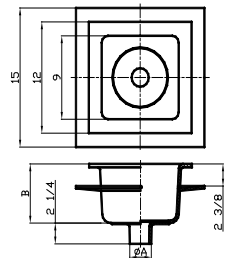

DRAIN, FLOOR SINK & GRATE

07/09/2019

Spread Sheet Tab #: 9S

C.I. Body Procelain Enameled Interior and Top

Item #	Description	N.H. Size	Weight	List Price
S906-2	12" Square Floor Sink 6" Deep	2"	27 lbs	\$65.00
S906-3	12" Square Floor Sink 6" Deep	3"	27 lbs	\$65.00
S906-4	12" Square Floor Sink 6" Deep	4"	27 lbs	\$65.00

Seepage Floor Sink Double Flange

Item #	Description	N.H. Size	Weight	List Price
S906-2S	12" Square Sink Seepage 6" Deep	2"	30 lbs	\$106.80
S906-3S	12" Square Sink Seepage 6" Deep	3"	30 lbs	\$106.80
S906-4S	12" Square Sink Seepage 6" Deep	4"	30 lbs	\$106.80

Item #	Description	N.H. Size	Weight	List Price
SSD-2A	Shower Drain 2" ABS Pipe Drain	2"	2 lbs.	*

(* List price is shown in ABS fitting section)

Shower Drain with Cast Iron Top ABS bottom Hot Mop Safe

Item #	Description	N.H. Size	Weight	List Price
SSD-2C	Shower Drain 2" ABS Pipe Drain	2"	4 lbs.	*