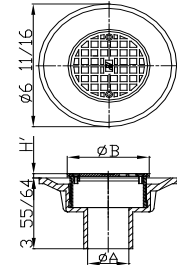

Item #	Nominal Size	Master	List Price
SG900-R	Full Top 12" Round	8	\$36.00

Item #	Nominal Size	Master	List Price
SG934-R	3/4 Top 12" Round	8	\$36.00

Item #	Nominal Size	Master	List Price
SG912-R8	Half Top 8" Round	8	\$36.00

Item #	Nominal Size	Master	List Price
SG900-R8	Full Top 8" Round	8	\$36.00

Item #	Nominal Size	Master	List Price
SG934-R8	3/4 Top 8" Round	8	\$36.00

Epoxy Coated C.I. Floor Drain Reversible Head Mount

Item #	Description	N.H. Size	Weight	List Price
SFD5-2T	5" Head with 1/2 Trap Primer with Adj. Nickle Bronze Head	2"	11 lbs	\$65.00
SFD5-3T	5" Head with 1/2 Trap Primer with Adj. Nickle Bronze Head	3"	11 lbs	\$65.00

Square Top

Item #	Description	N.H. Size	Weight	List Price
SFD5-2T-S	Square 5" Head	2"		\$84.00

Epoxy Coated C.I. Closet Ring Instant Set

Item #	Description	N.H. Size	Weight	List Price
68020	4 x 2" Closet Ring with Test Cap	2"	3 lbs	*
68022	4 x 4" Closet Ring with Test Cap	4"	4 lbs	*
68015	4 x 2" Offset Closet Ring with Test Cap	2"	4 lbs	*