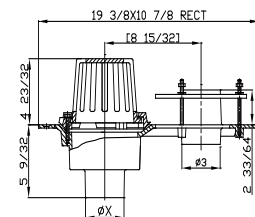

Epoxy Coated Roof Drain with Overflow Combination

Item #	Description	N.H. Size	Weight	List Price
SRD-2C	Roof Drain w/ Overflow	2"	26 lbs	$90.00
SRD-3C	Roof Drain w/ Overflow	3"	28 lbs	$90.00
SRD-4C	Roof Drain w/ Overflow	4"	30 lbs	$90.00