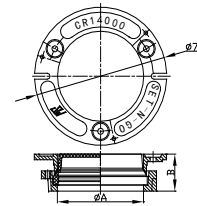

Epoxy Coated C.I. Floor Drain Reversible Head Mount

Item #	Description	N.H. Size	Weight	List Price
SFD5-2T	5" Head with 1/2 Trap Primer with Adj. Nickle Bronze Head	2"	11 lbs	$65.00
SFD5-3T	5" Head with 1/2 Trap Primer with Adj. Nickle Bronze Head	3"	11 lbs	$65.00

Epoxy Coated C.I. Floor Drain

Round Top

Item #	Description	N.H. Size	Weight	List Price
SFD4-2	4" Head with Adj. Nickle Bronze Head	2"	4 lbs	$52.00
SFD4-3	4" Head with Adj. Nickle Bronze Head	3"	5 lbs	$52.00
SFD4-4	4" Head with Adj. Nickle Bronze Head	4"	6 lbs	$52.00

Square Top

Item #	Description	N.H. Size	Weight	List Price
SFD5-2T-S	Square 5" Head	2"		$84.00

Epoxy Coated C.I. Closet Ring Instant Set

Item #	Description	N.H. Size	Weight	List Price
68020	4 x 2" Closet Ring with Test Cap	2"	3 lbs	*
68022	4 x 4" Closet Ring with Test Cap	4"	4 lbs	*
68015	4 x 2" Offset Closet Ring with Test Cap	2"	4 lbs	*

(* List price is shown in Cast Iron section)

Epoxy Coated C.I. Shower Drain Stainless Steel Strainer

Item #	Description	N.H. Size	Weight	List Price
SSD-2I	Shower Drain Instant Set	2"	4 lbs	$35.00

ABS Shower Drain with Stainless Steel Strainer

Item #	Description	N.H. Size	Weight	List Price
SSD-2A	Shower Drain 2" ABS Pipe Drain	2"	2 lbs.	*

(* List price is shown in ABS fitting section)

Shower Drain with Cast Iron Top ABS bottom Hot Mop Safe

Item #	Description	N.H. Size	Weight	List Price
SSD-2C	Shower Drain 2" ABS Pipe Drain	2"	4 lbs.	*

(* List price is shown in ABS fitting section)