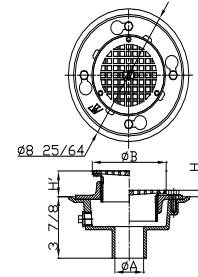

Item #	Nominal Size	Master	List Price
SG900-R	Full Top 12" Round	8	\$36.00

Item #	Nominal Size	Master	List Price
SG934-R	3/4 Top 12" Round	8	\$36.00

Item #	Nominal Size	Master	List Price
SG912-R8	Half Top 8" Round	8	\$36.00

Item #	Nominal Size	Master	List Price
SG900-R8	Full Top 8" Round	8	\$36.00

Item #	Nominal Size	Master	List Price
SG934-R8	3/4 Top 8" Round	8	\$36.00

Epoxy Coated C.I. Floor Drain Reversible Head Mount

Item #	Description	N.H. Size	Weight	List Price
SFD5-2T	5" Head with 1/2 Trap Primer with Adj. Nickle Bronze Head	2"	11 lbs	\$65.00
SFD5-3T	5" Head with 1/2 Trap Primer with Adj. Nickle Bronze Head	3"	11 lbs	\$65.00

Epoxy Coated C.I. Floor Drain

Round Top

Item #	Description	N.H. Size	Weight	List Price
SFD4-2	4" Head with Adj. Nickle Bronze Head	2"	4 lbs	\$52.00
SFD4-3	4" Head with Adj. Nickle Bronze Head	3"	5 lbs	\$52.00
SFD4-4	4" Head with Adj. Nickle Bronze Head	4"	6 lbs	\$52.00

Square Top

Item #	Description	N.H. Size	Weight	List Price
SFD5-2T-S	Square 5" Head	2"		\$84.00

Epoxy Coated C.I. Closet Ring Instant Set

Item #	Description	N.H. Size	Weight	List Price
68020	4 x 2" Closet Ring with Test Cap	2"	3 lbs	*
68022	4 x 4" Closet Ring with Test Cap	4"	4 lbs	*
68015	4 x 2" Offset Closet Ring with Test Cap	2"	4 lbs	*