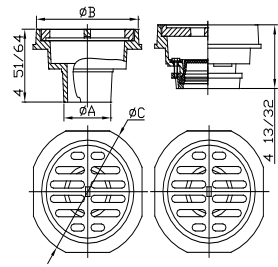

Item #	Description	N.H. Size	Weight	List Price
SSD-2A	Shower Drain 2" ABS Pipe Drain	2"	2 lbs.	*

(* List price is shown in ABS fitting section)

Shower Drain with Cast Iron Top ABS bottom Hot Mop Safe

Item #	Description	N.H. Size	Weight	List Price
SSD-2C	Shower Drain 2" ABS Pipe Drain	2"	4 lbs.	*

(* List price is shown in ABS fitting section)

Epoxy Coated Cast Iron Cesspool Drain (Area Drain)

Item #	Description	N.H. Size	Weight	List Price
SCD-2	Cesspool drain 6-1/2" Top	2"	9 lbs	\$35.15
SCD-3	Cesspool drain 7-1/2" Top	3"	12 lbs	\$35.15