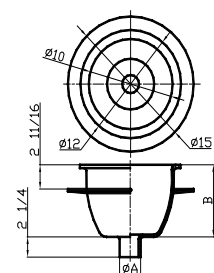

Seepage Round Floor Sink Double Flange

Item #	Description	N.H. Size	Weight	List Price
S906-2RS	12" Round Floor Sink Seepage 8" Deep	2"	30 lbs	$116.80
S906-3RS	12" Round Floor Sink Seepage 8" Deep	3"	30 lbs	$116.80
S908-2RS	8" Round Floor Sink Seepage 6" Deep	2"	30 lbs	$140.00
S908-3RS	8" Round Floor Sink Seepage 6" Deep	3"	30 lbs	$140.00