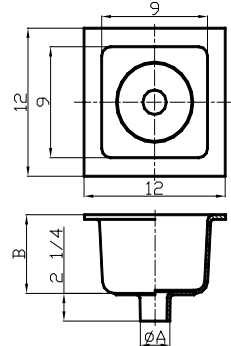

DRAIN, FLOOR SINK & GRATE

07/09/2019

Spread Sheet Tab #: 9S

C.I. Body Procelain Enameled Interior and Top

Item #	Description	N.H. Size	Weight	List Price
S906-2	12" Square Floor Sink 6" Deep	2"	27 lbs	\$65.00
S906-3	12" Square Floor Sink 6" Deep	3"	27 lbs	\$65.00
S906-4	12" Square Floor Sink 6" Deep	4"	27 lbs	\$65.00

Seepage Floor Sink Double Flange

Item #	Description	N.H. Size	Weight	List Price
S906-2S	12" Square Sink Seepage 6" Deep	2"	30 lbs	\$106.80
S906-3S	12" Square Sink Seepage 6" Deep	3"	30 lbs	\$106.80
S906-4S	12" Square Sink Seepage 6" Deep	4"	30 lbs	\$106.80

Item #	Description	N.H. Size	Weight	List Price
SSD-2A	Shower Drain 2" ABS Pipe Drain	2"	2 lbs.	*

(* List price is shown in ABS fitting section)

Shower Drain with Cast Iron Top ABS bottom Hot Mop Safe

Item #	Description	N.H. Size	Weight	List Price
SSD-2C	Shower Drain 2" ABS Pipe Drain	2"	4 lbs.	*