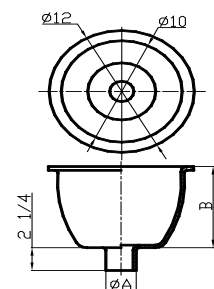

Round Floor Sink

Item #	Description	N.H. Size	Weight	List Price
S906-2R	12" Round Floor Sink 8" Deep	2"	30 lbs	$100.00
S906-3R	12" Round Floor Sink 8" Deep	3"	30 lbs	$100.00
S906-4R	12" Round Floor Sink 8" Deep	4"	30 lbs	$100.00
S908-2R	8" Round Floor Sink 6" Deep	2"	30 lbs	$86.00
S908-3R	8" Round Floor Sink 6" Deep	3"	30 lbs	$86.00