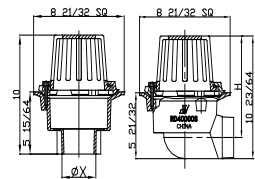

Epoxy Coated Cast Iron Cesspool Drain (Area Drain)

Item #	Description	N.H. Size	Weight	List Price
SCD-2	Cesspool drain 6-1/2" Top	2"	9 lbs	$35.15
SCD-3	Cesspool drain 7-1/2" Top	3"	12 lbs	$35.15

Epoxy Coated Cast Iron Floor Clean Out Top

Item #	Description	N.H. Size	Weight	List Price
SCO-3	NH Clean Out with Nickle Bronze Top	2"	9 lbs	$46.00
SCO-4	NH Clean Out with Nickle Bronze Top	3"	12 lbs	$46.00

Epoxy Coated C.I. Roof Drain 6-1/2" Dome

Item #	Description	N.H. Size	Weight	List Price
SRD-2	Roof Drain	2"	15 lbs	$55.00
SRD-3	Roof Drain	3"	16 lbs	$55.00
SRD-4	Roof Drain	4"	17 lbs	$55.00
SRD-2S	Side outlet Roof Drain	2"	16 lbs	$61.00
SRD-3S	Side outlet Roof Drain	3"	17 lbs	$61.00
SRD-4S	Side outlet Roof Drain	4"	18 lbs	$61.00

Epoxy Coated Roof Drain with Overflow Combination

Item #	Description	N.H. Size	Weight	List Price
SRD-2C	Roof Drain w/ Overflow	2"	26 lbs	$90.00
SRD-3C	Roof Drain w/ Overflow	3"	28 lbs	$90.00
SRD-4C	Roof Drain w/ Overflow	4"	30 lbs	$90.00

Roof Drain Dome Strainer

Locking Ring Included

Item #	Size	Weight	List Price
SRD-D	6-1/2"	6 lbs	$30.00

Nickel Bronze Strainer

Item #	Description	List Price
SFD5-RD	5" X 5" Round	$65.00
SFD5-SD	5" X 5" Square	$65.00