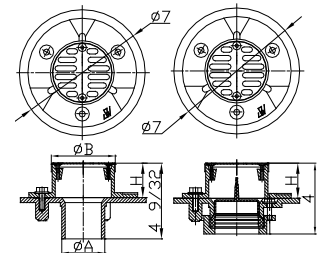

Epoxy Coated C.I. Shower Drain Stainless Steel Strainer

Item #	Description	N.H. Size	Weight	List Price
SSD-2I	Shower Drain Instant Set	2"	4 lbs	$35.00

ABS Shower Drain with Stainless Steel Strainer

Item #	Description	N.H. Size	Weight	List Price
SSD-2A	Shower Drain 2" ABS Pipe Drain	2"	2 lbs.	*

(* List price is shown in ABS fitting section)

Shower Drain with Cast Iron Top ABS bottom Hot Mop Safe

Item #	Description	N.H. Size	Weight	List Price
SSD-2C	Shower Drain 2" ABS Pipe Drain	2"	4 lbs.	*

(* List price is shown in ABS fitting section)