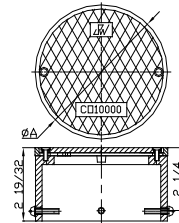

Epoxy Coated Cast Iron Cesspool Drain (Area Drain)

Item #	Description	N.H. Size	Weight	List Price
SCD-2	Cesspool drain 6-1/2" Top	2"	9 lbs	$35.15
SCD-3	Cesspool drain 7-1/2" Top	3"	12 lbs	$35.15

Epoxy Coated Cast Iron Floor Clean Out Top

Item #	Description	N.H. Size	Weight	List Price
SCO-3	NH Clean Out with Nickle Bronze Top	2"	9 lbs	$46.00
SCO-4	NH Clean Out with Nickle Bronze Top	3"	12 lbs	$46.00

Epoxy Coated C.I. Roof Drain 6-1/2" Dome

Item #	Description	N.H. Size	Weight	List Price
SRD-2	Roof Drain	2"	15 lbs	$55.00
SRD-3	Roof Drain	3"	16 lbs	$55.00
SRD-4	Roof Drain	4"	17 lbs	$55.00
SRD-2S	Side outlet Roof Drain	2"	16 lbs	$61.00
SRD-3S	Side outlet Roof Drain	3"	17 lbs	$61.00
SRD-4S	Side outlet Roof Drain	4"	18 lbs	$61.00

Epoxy Coated Roof Drain with Overflow Combination

Item #	Description	N.H. Size	Weight	List Price
SRD-2C	Roof Drain w/ Overflow	2"	26 lbs	$90.00
SRD-3C	Roof Drain w/ Overflow	3"	28 lbs	$90.00
SRD-4C	Roof Drain w/ Overflow	4"	30 lbs	$90.00

Roof Drain Dome Strainer

Locking Ring Included

Item #	Size	Weight	List Price
SRD-D	6-1/2"	6 lbs	$30.00

Nickel Bronze Strainer

Item #	Description	List Price
SFD5-RD	5" X 5" Round	$65.00
SFD5-SD	5" X 5" Square	$65.00